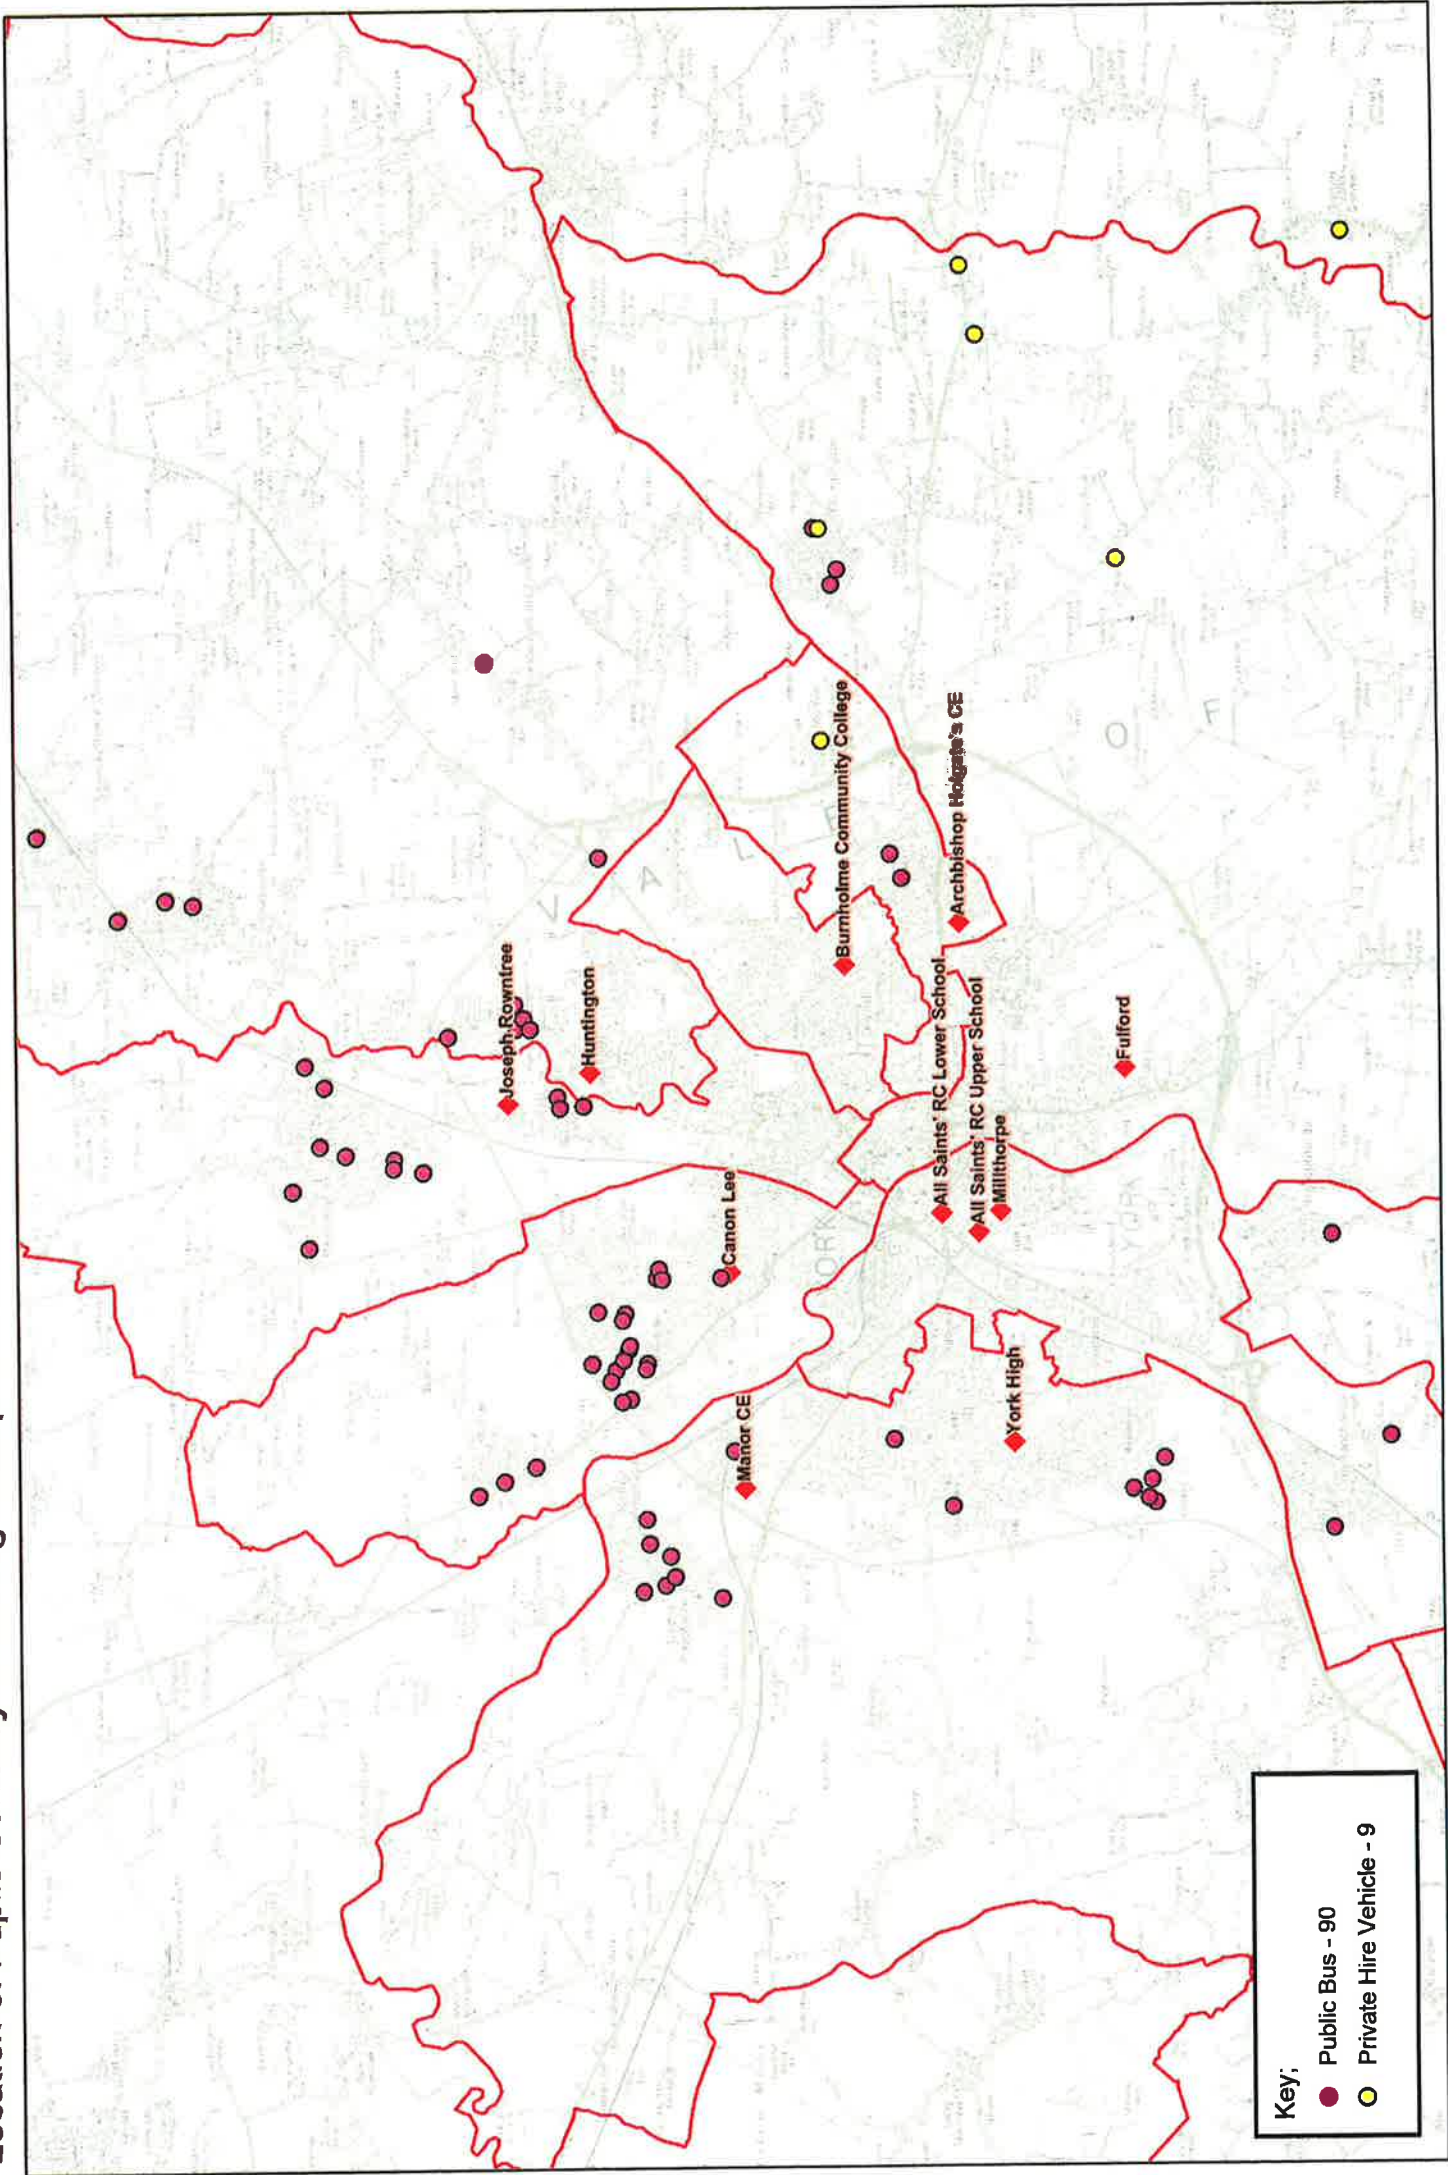

# Location of Pupils Currently Receiving Transport to Attend Archbishop Holgate's CE Secondary School

**Key;**

- Public Bus - 9
- Private Hire Vehicle - 6

# Location of Pupils Currently Receiving Transport to Attend All Saint's RC Secondary School

# Location of Pupils Currently Receiving Transport to Attend Manor CE School

Annex E

**Key;**

- Public Bus - 22
- Private Hire Vehicle - 13
- M2 Bus - 36
- C3 Bus - 53