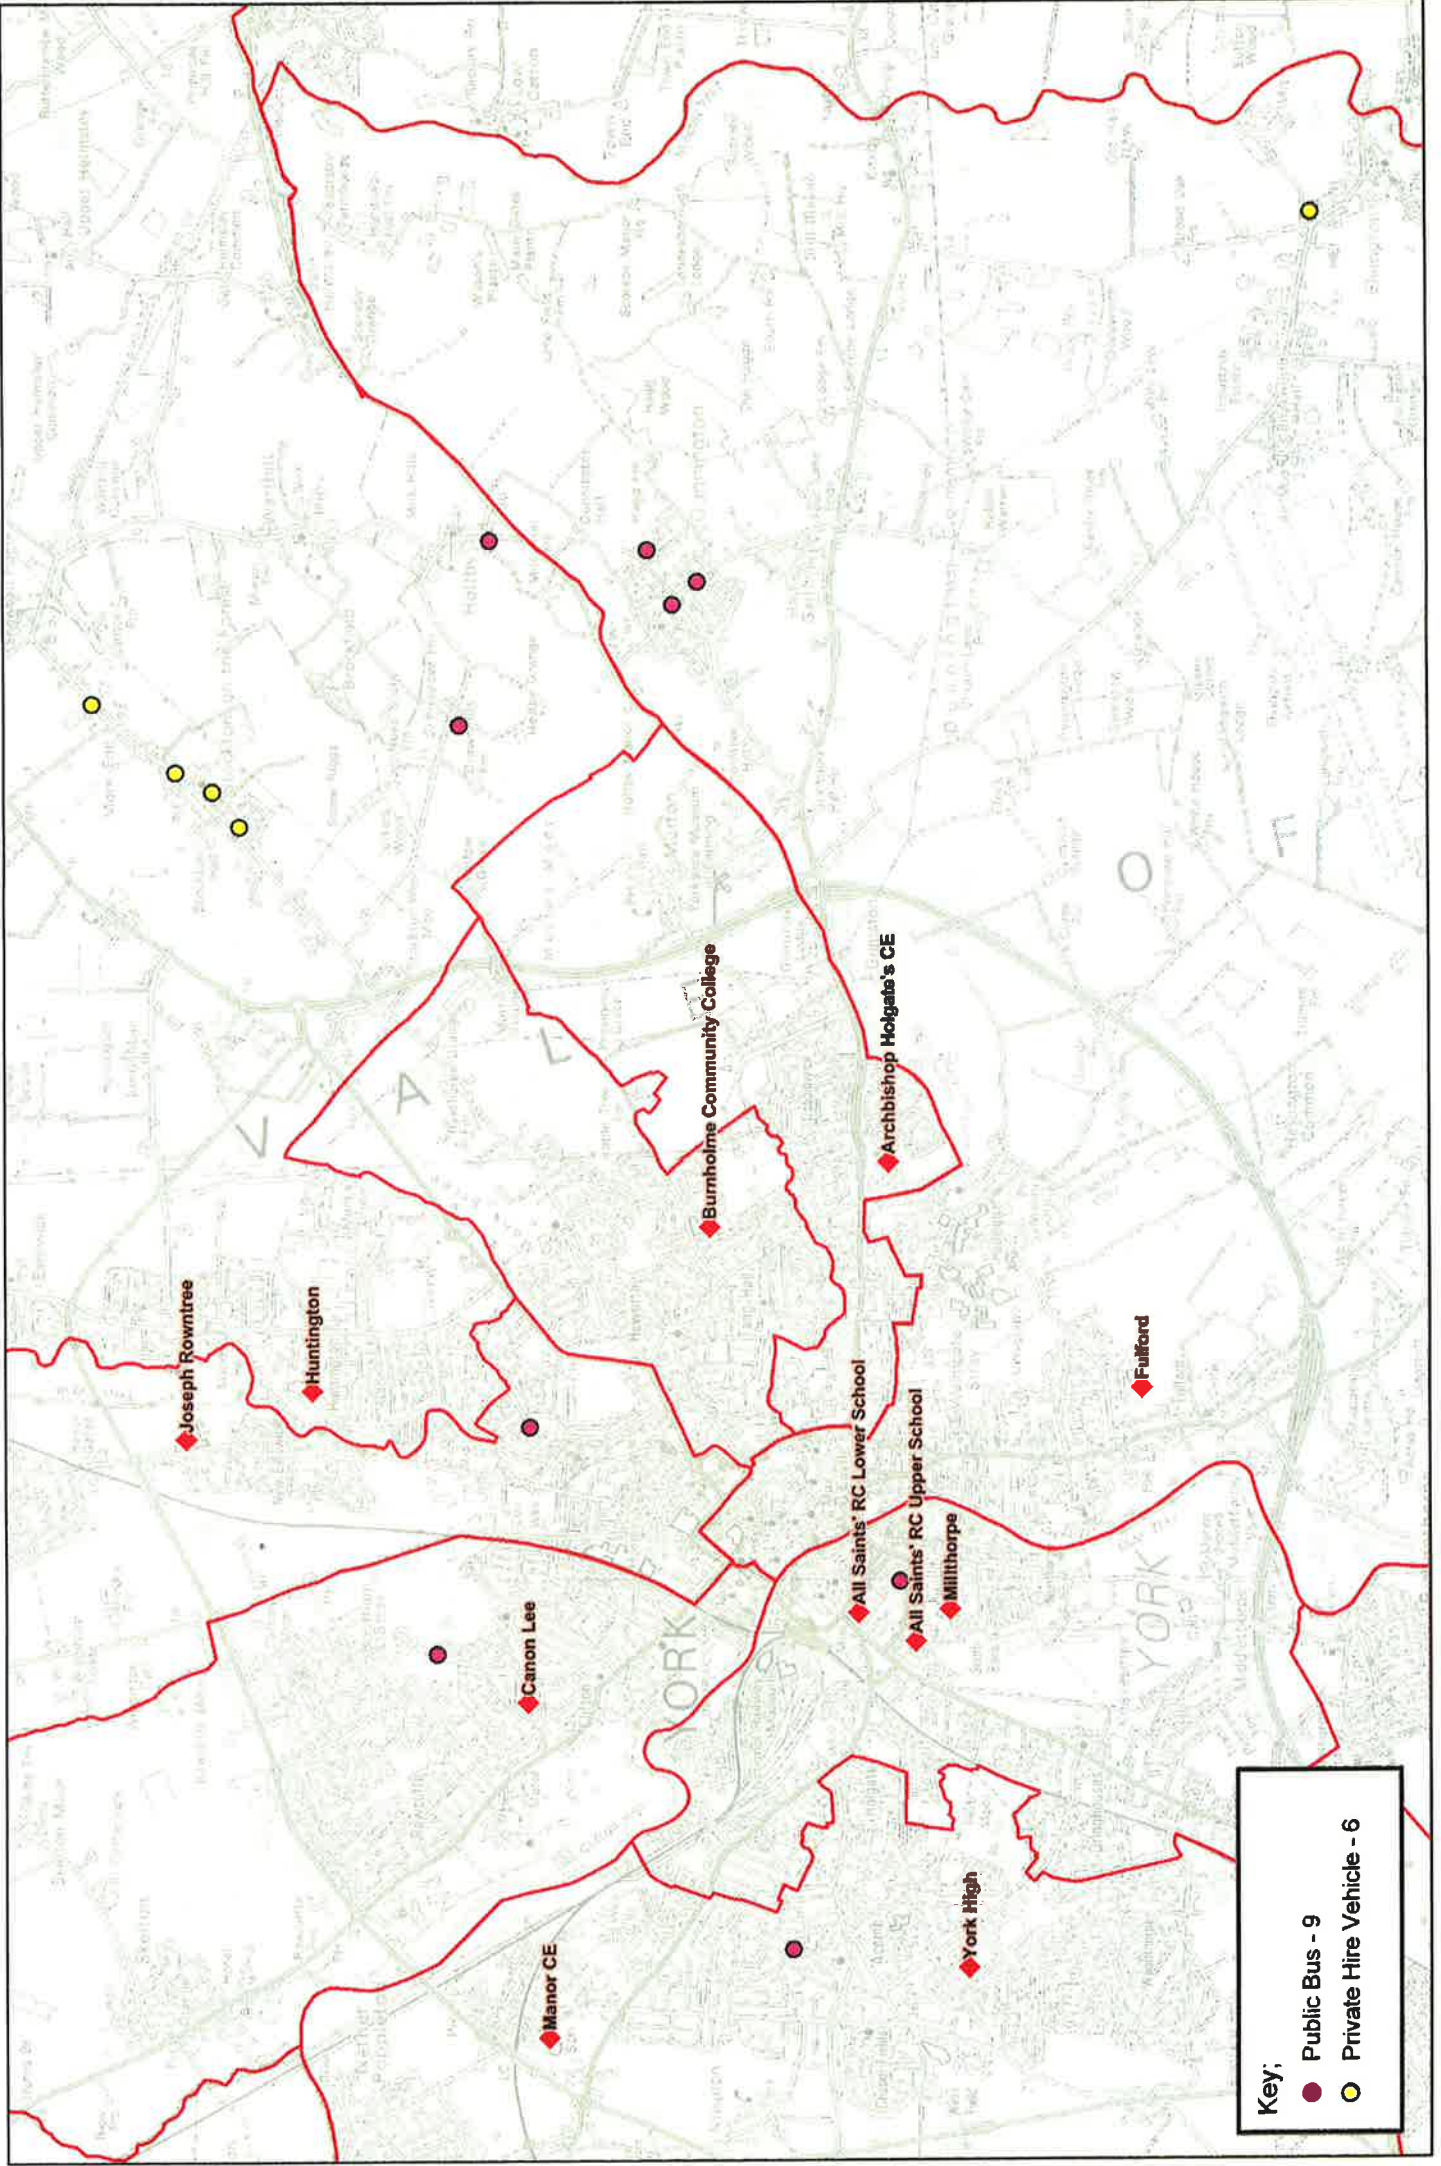

# Location of Pupils Currently Receiving Transport to Attend Archbishop Holgate's CE Secondary School

**Key;**

- Public Bus - 9
- Private Hire Vehicle - 6

# Location of Pupils Currently Receiving Transport to Attend All Saint's RC Secondary School

# Location of Pupils Currently Receiving Transport to Attend Manor CE School

Annex E

**Key;**

- Public Bus - 22
- Private Hire Vehicle - 13
- M2 Bus - 36
- C3 Bus - 53