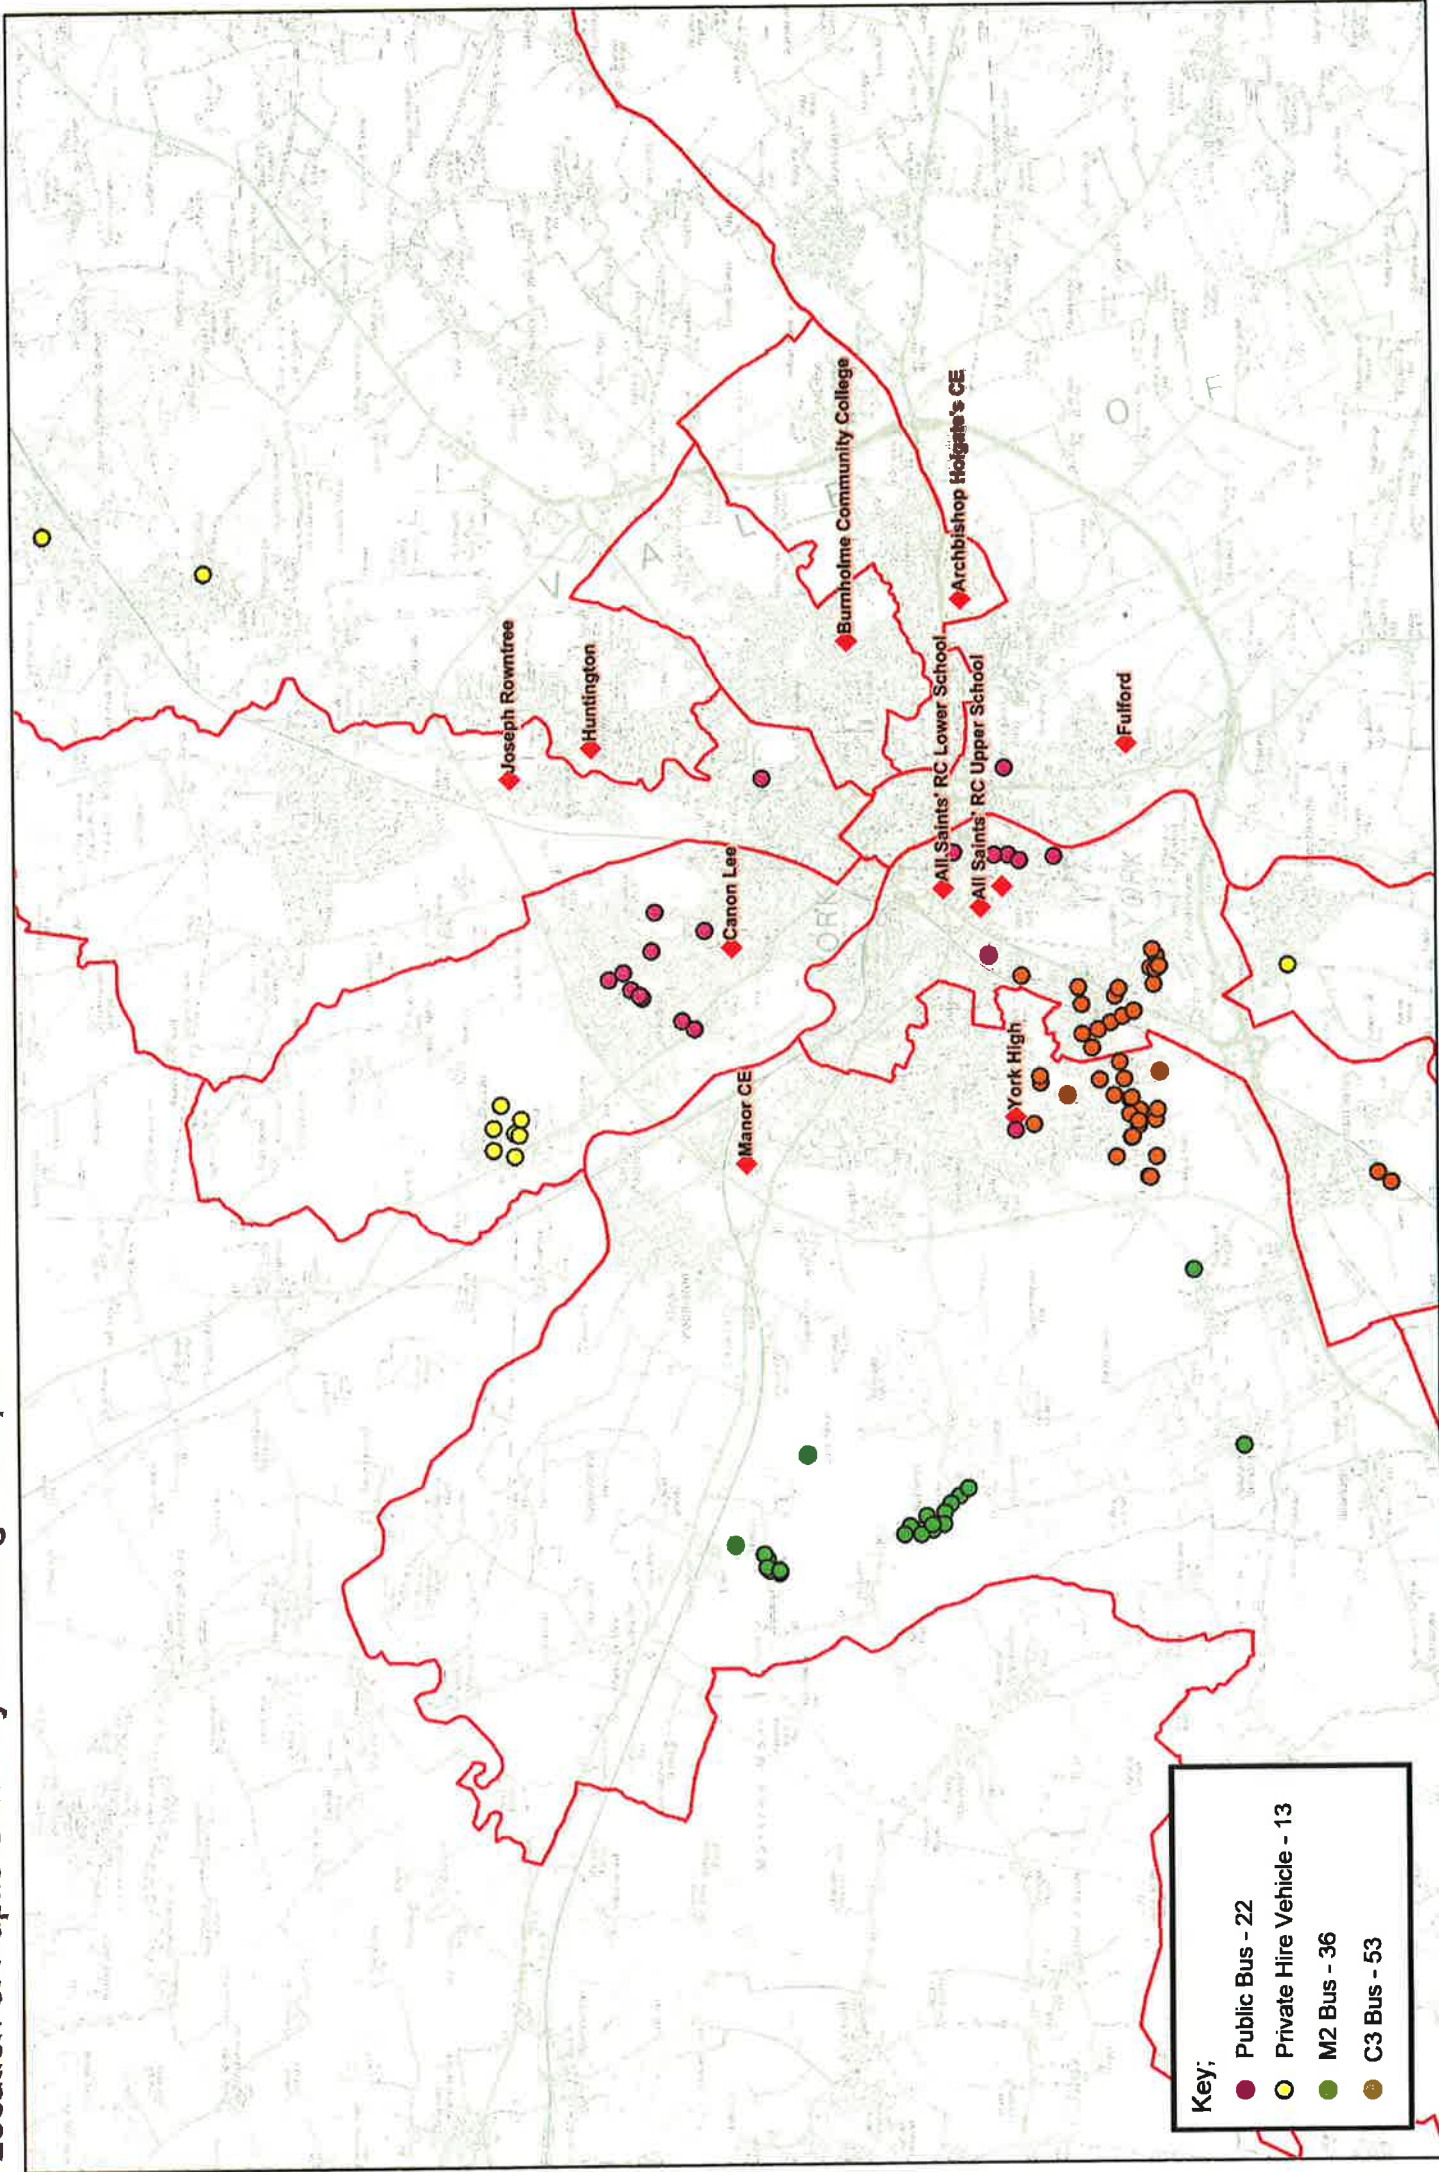

# Location of Pupils Currently Receiving Transport to Attend Archbishop Holgate's CE Secondary School

**Key;**

- Public Bus - 9
- Private Hire Vehicle - 6

# Location of Pupils Currently Receiving Transport to Attend All Saint's RC Secondary School

# Location of Pupils Currently Receiving Transport to Attend Manor CE School

Annex E

**Key;**

- Public Bus - 22
- Private Hire Vehicle - 13
- M2 Bus - 36
- C3 Bus - 53